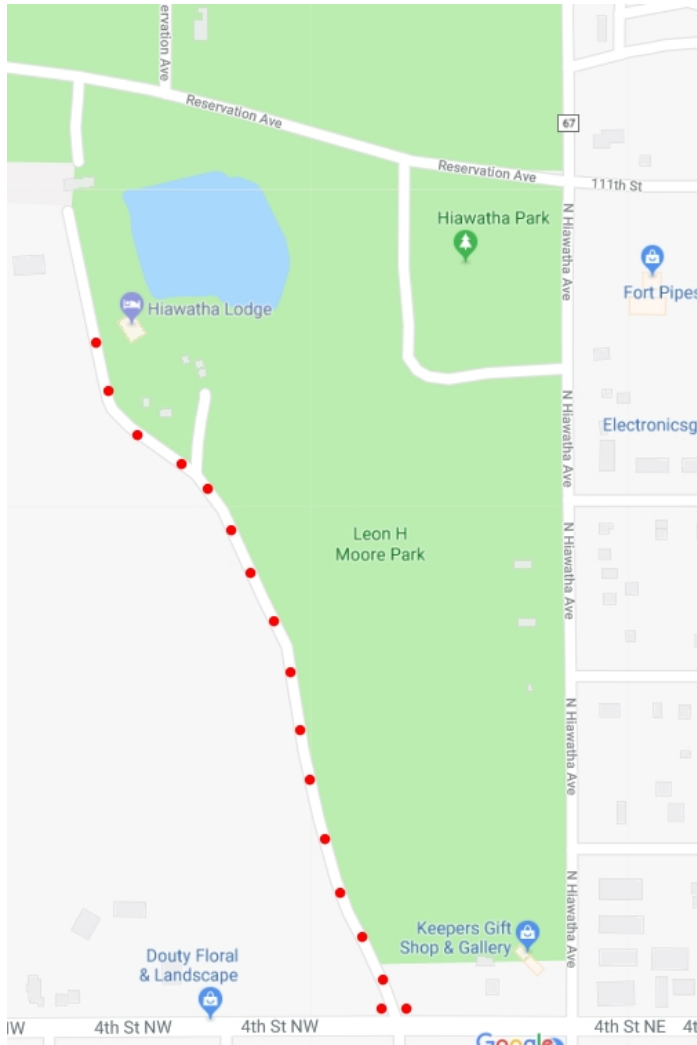

DIRECTIONS TO THE HIAWATHA LODGE

805 3RD Ave NW-Pipestone, MN
(Entrance is located on 4th St. N.W.)

FROM HWY 75 SOUTH: TAKE A RIGHT ON 8TH AVE NE. TURN LEFT ON 4TH ST NE. GO 3 ½ BLOCKS AND ENTRANCE WILL BE ON RIGHT HAND SIDE OF ROAD.

FROM HWY 75 NORTH: TURN RIGHT ON 4TH ST NE. GO 3 ½ BLOCKS AND ENTRANCE WILL BE ON RIGHT HAND SIDE OF ROAD.

FROM HWY 23 SOUTH: TAKE RIGHT ON TO 7TH ST. TURN LEFT AT STOP LIGHTS. TURN LEFT ON 4TH ST NE. GO 3 ½ BLOCKS AND ENTRANCE WILL BE ON RIGHT HAND SIDE OF ROAD.

FROM HWY 23 NORTH: TAKE RIGHT ON TO 8TH AVE NE. TURN LEFT ON 4TH ST NE. GO 3 ½ BLOCKS AND ENTRANCE WILL BE ON RIGHT HAND SIDE OF ROAD.

FROM HWY 30 EAST: TAKE A RIGHT ON 8TH AVE NE. TURN LEFT ON 4TH ST NE. GO 3 ½ BLOCKS AND ENTRANCE WILL BE ON RIGHT HAND SIDE OF ROAD.

FROM HWY 30 WEST: TAKE RIGHT ON TO 8TH AVE SW. TURN RIGHT ON 4TH ST NW. GO 3 ½ BLOCKS AND ENTRANCE WILL BE ON LEFT HAND SIDE OF ROAD.

EMERGENCY CONTACTS

FOR WATER, FIRE, AND ELECTRICAL EMERGENCIES PLEASE CALL- 911
HIAWATHA LODGE- 805 3RD AVENUE NW-PIPESTONE, MN