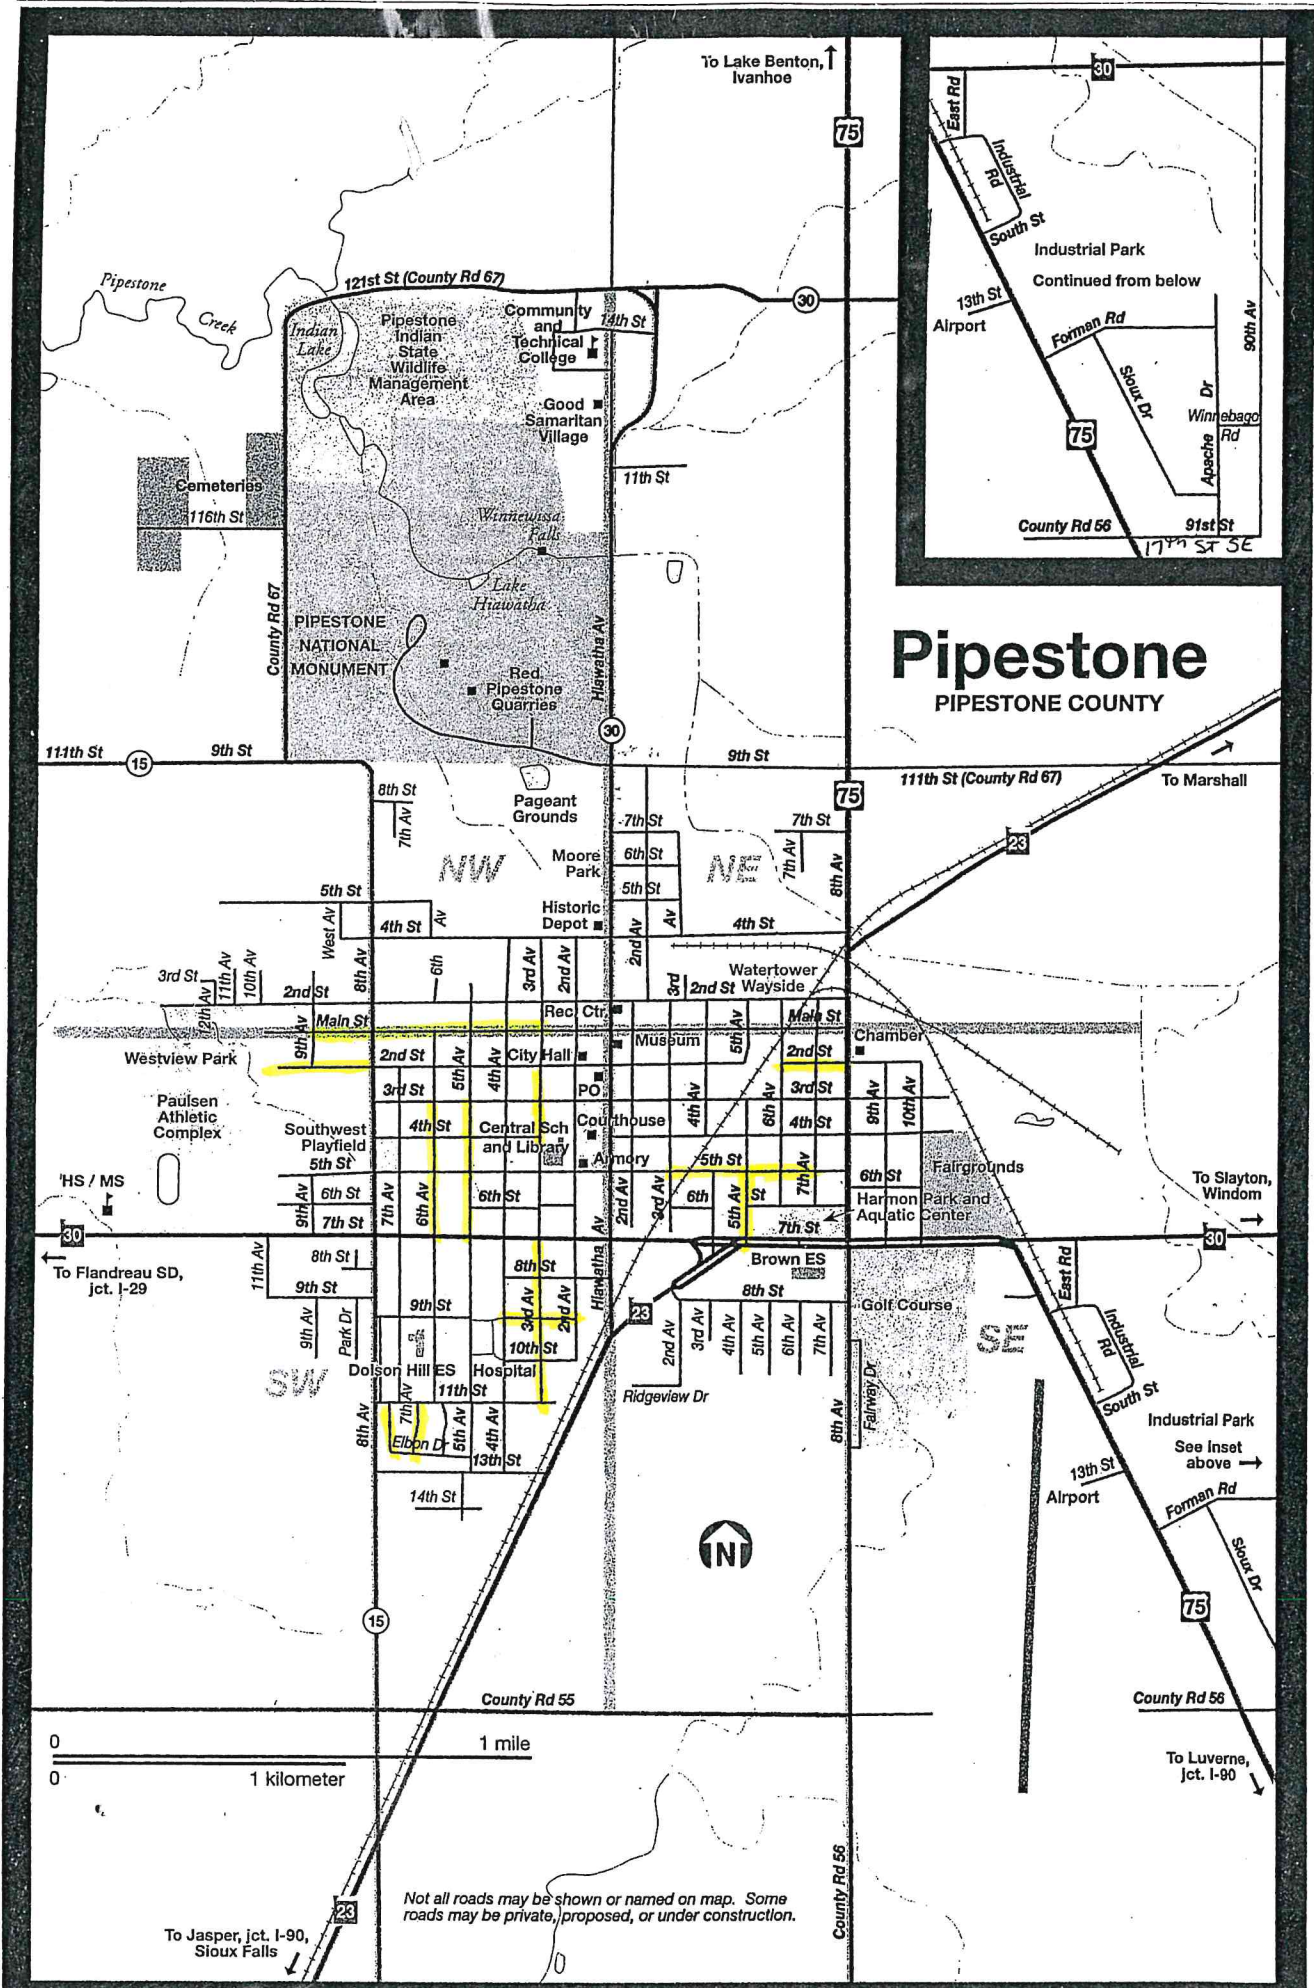

PIPESTONE STREET MAP

Pipestone PIPESTONE COUNTY

0
1 mile
0
1 kilometer

Not all roads may be shown or named on map. Some roads may be private, proposed, or under construction.

To Jasper, jct. I-90, Sioux Falls

To Luverne, jct. I-90

To Slayton, Windom

To Marshall

To Lake Benton, Ivanhoe

121st St (County Rd 67)

111th St

111th St (County Rd 67)

PIPESTONE NATIONAL MONUMENT

Paulsen Athletic Complex

HS / MS

To Flandreau SD, jct. I-29

To Jasper, jct. I-90, Sioux Falls

To Luverne, jct. I-90

To Slayton, Windom

To Marshall

To Lake Benton, Ivanhoe

121st St (County Rd 67)

111th St

111th St (County Rd 67)

PIPESTONE NATIONAL MONUMENT

Paulsen Athletic Complex

HS / MS

To Flandreau SD, jct. I-29